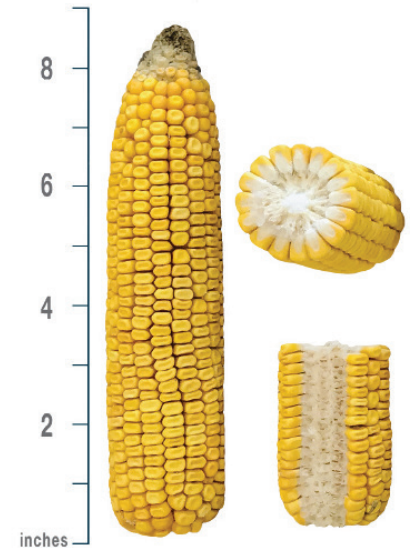

DLF EXSEED LF RR

- Floury Leafy Corn Silage which provides more rumen-available starch
- Roundup Ready® Corn 2 technology
- White cob provides very high feedout and no cob disks
- High grain to stover ratio
- High dry matter yield

2550 Heat Units | 85 Relative Maturity

HYBRID CHARACTERISTICS:

Emergence:	Very Good
Seeding Vigour:	Very Good
Flowering:	Early
Silk:	Early
Stalk Strength:	Good
Root Strength:	Very Good
Stay Green:	Good
Husk Cover:	Very Good
Stress Tolerance:	Good
Plant Height:	Tall
Grain Quality:	Very Good
Grain Type:	Dent
Tip Fill:	Very Good
Test Weight:	Good
Shank Length:	Moderate
Kernel Rows:	14-16
Maturity:	Medium
Ear Height:	Medium
Ear Flex:	Flex
Dry Down:	Slow
Soil Type:	All
Seeding Rate:	28000-30000
Cob Colour:	White
Milk/Tonne:	Very Good
Milk/Acre:	Good

COMPANION HYBRIDS

Late:	DLF ExPand LF RR (2725 CHU)

Bayer Company is a member of Excellence Through Stewardship® (ETS). Bayer products are commercialized in accordance with ETS Product Launch Stewardship Guidance, and in compliance with Bayer's Policy for Commercialization of Biotechnology-Derived Plant Products in Commodity Crops. These products have been approved for import into key export markets with functioning regulatory systems. Any crop or material produced from these products can only be exported to, or used, processed or sold in countries where all necessary regulatory approvals have been granted. It is a violation of national and international law to move material containing biotech traits across boundaries into nations where import is not permitted. Growers should talk to their grain handler or product purchaser to confirm their buying position for these products. Excellence Through Stewardship® is a registered trademark of Excellence Through Stewardship.

ALWAYS READ AND FOLLOW PESTICIDE LABEL DIRECTIONS. Roundup Ready® technology contains genes that confer tolerance to glyphosate, an active ingredient in Roundup® brand agricultural herbicides. Agricultural herbicides containing glyphosate will kill crops that are not tolerant to glyphosate. RIB Complete®, Roundup Ready 2 Technology and Design™, Roundup Ready®, Roundup®, SmartStax® and VT Double PRO® are trademarks of Bayer Group, Bayer Canada ULC licensee. LibertyLink® and the Water Droplet Design are trademarks of BASF. Used under license. Herculex® is a registered trademark of Dow AgroSciences LLC. Used under license.

Before opening a bag of seed, be sure to read, understand and accept the stewardship requirements, including applicable refuge requirements for insect resistance management, for the biotechnology traits expressed in the seed as set forth in the Monsanto Technology Stewardship Agreement that you sign. By opening and using a bag of seed, you are reaffirming your obligation to comply with the most recent stewardship requirements.